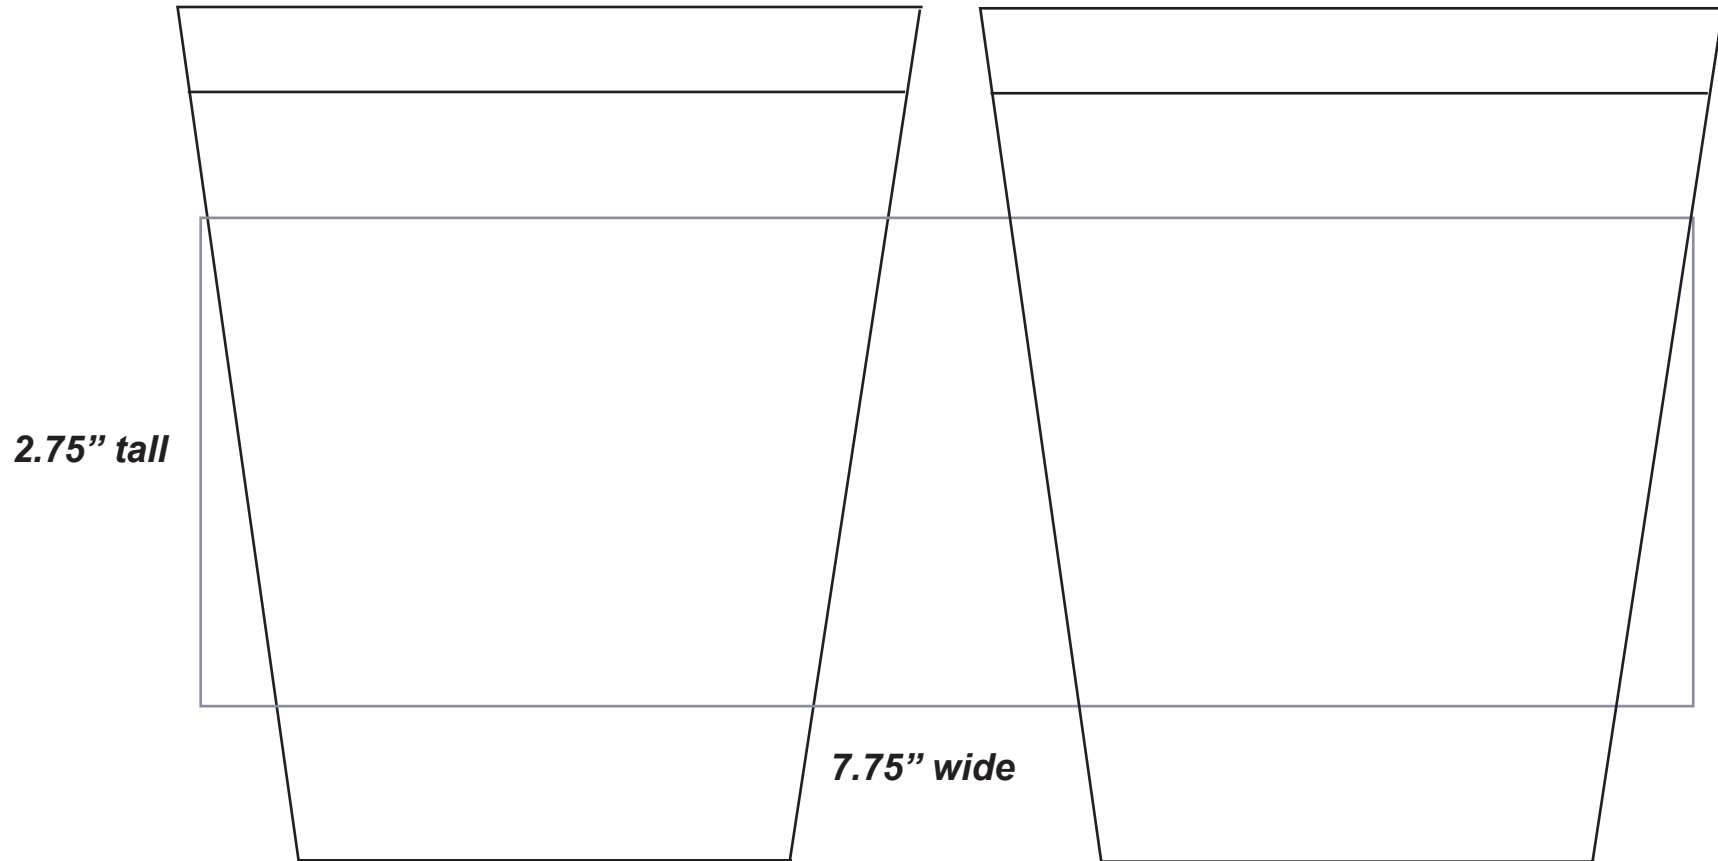

1 Side Imprint

2.75" tall X 3.75 wide

2 Side Imprint

**2.75" tall X 3.75" wide
on both sides**

Wrap Imprint

2.75" tall X 7.75" wide

1st side

2nd side